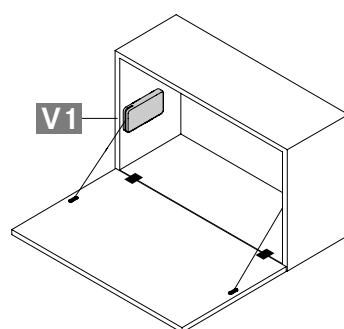

Note:

Tiomos flap hinges must be ordered separately.

PAGE REFERENCES

Tiomos flap hinge	289
Kinvaro D-M adjustment options	298
Assembly aids	656