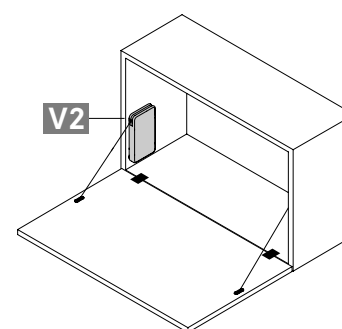

Note:

Tiomos flap hinges must be ordered separately.

PAGE REFERENCES

Tiomos flap hinge	289
Kinvaro D-M adjustment options	298
Assembly aids	656